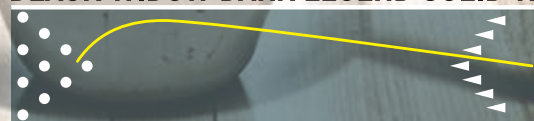

BLACK WIDOW DARK LEGEND SOLID TECHNICAL DATA

- ■Coverstock: Semtex Solid ■Core: Gas Mask ■Color: Blue/Black
- ■Hardness: 75~77 ■Factory Finish: 2000-grit Abralon ■RG: 2.50 Δ RG: 0.058
- ■Flare Potential: High ■Performance: Aggressive Overall Hook
- ■Best Lane Condition: Medium to Heavy Oil ■Available Weights: 13~16
- ■Price: ¥49,500 (消費税別途)