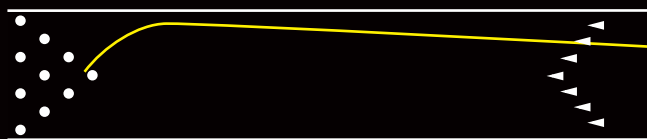

### PUMA TECHNICAL DATA

- Coverstock : GB10.7 Pearl ■ Core : Puma ■ Color : Copper/Black
- Hardness : 75 ~ 77 ■ Factory Finish : 1500 Micro Pad/Polished
- RG : 2.525 ΔRG : 0.036 ■ Mass Bias : Symmetric ■ Performance : Length with Strong Backend
- Best Lane Condition : Light to Medium Oil ■ Available Weights : 12 ~ 16 ■ Price : ¥39,600 ¥36,000 (税別)
- Price: ¥39,600 ¥36,000 (税別価格)